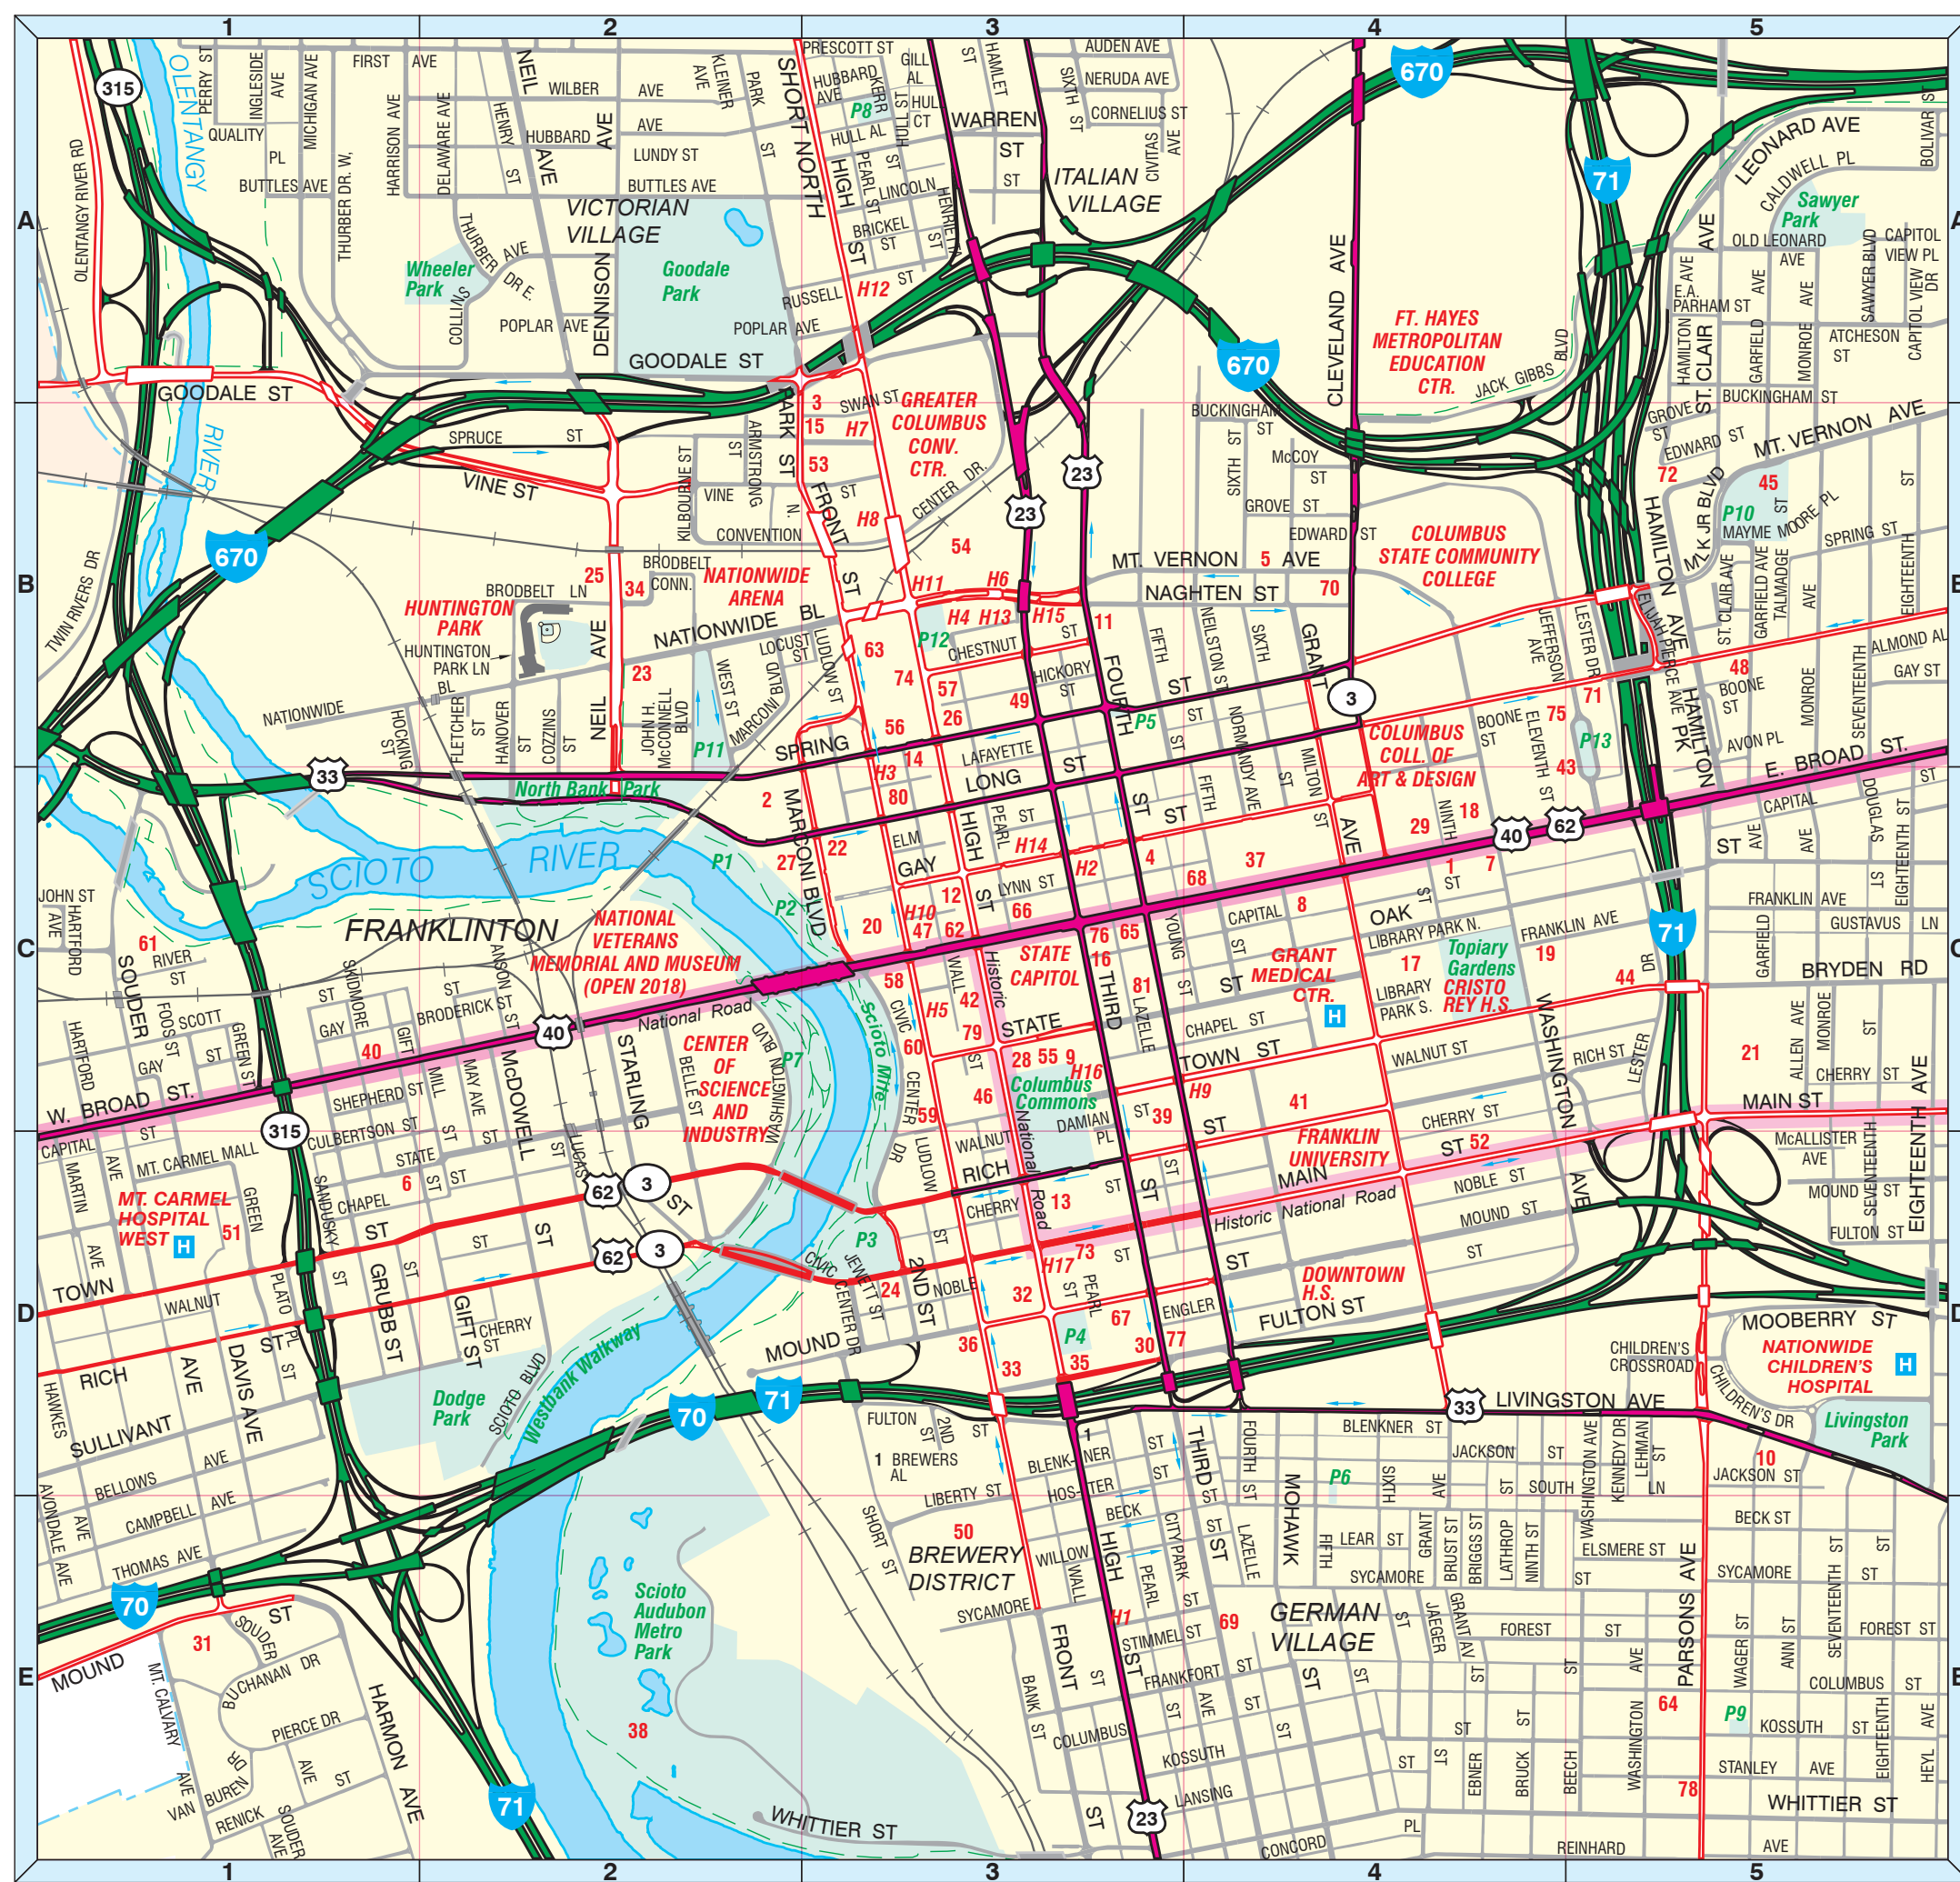

# DOWNTOWN COLUMBUS

POINTS OF INTEREST	Symbol	Map Grid
ADAMH.....	1	C-4
AEP Building.....	2	C-2
Annunciation - Greek Orthodox Cathedral.....	3	A-3
Athenaeum.....	4	C-4
BalletMet Columbus.....	5	B-4
Boys & Girls Club.....	6	D-1
Broad St. United Methodist Church.....	7	C-4
Capital University Law School.....	8	C-4
Capitol Square Office Tower.....	9	C-3
Center for Family Safety and Healing.....	10	D-5
Center of Science & Industry (COSI).....	11	C-2
Central Ohio Fire Museum.....	11	B-3
Central Ohio Transit Authority (COTA)		
Pass Sales.....	12	C-3
Express Terminals.....	13	D-3
Spring Street Terminal.....	14	B-3
Columbus Children's Theater.....	15	B-3
Columbus College of Art and Design.....	16	B-4
Columbus Dispatch.....	16	C-3
Columbus Metropolitan		
(Carnegie) Library.....	17	C-4
Columbus Museum of Art.....	18	C-4
Columbus Performing Arts Center, the.....	19	C-5
Columbus State Community College.....	20	B-4
Columbus, City of		
City Hall Complex.....	20	C-3
Health Dept.....	21	C-5
Police Central Headquarters.....	22	C-3
Visitor Center.....	23	B-2
Cristo Rey High School.....	24	C-4
Cultural Arts Center.....	24	D-3
Downtown High School.....	25	D-4
Express Live.....	25	B-2
Federal Building - John W. Bricker Bldg. and U.S. Post Office.....	26	B-3
Federal Building - Joseph P. Kinneary U.S. Courthouse.....	27	C-2
Fifth Third Center.....	28	C-3
First Congregational Church.....	29	C-4
Fort Hayes Metro. Education Ctr.....	30	A-4
Franklin County		
Child Support Enforcement.....	30	D-3
Children's Services.....	31	E-1
Common Pleas Courthouse.....	32	D-3
Courthouse and Government Center.....	33	D-3
Geographic Center.....	34	B-2
James A. Karnes Bldg.....	35	D-3
Juvenile Detention Ctr.....	36	D-3
Memorial Hall.....	37	C-4
Franklin University.....	38	C-4
Grange Insurance Audubon Center.....	38	E-3
Grant Medical Center.....	39	C-4
Greater Columbus Convention Center.....	39	B-3
Greyhound Bus Terminal.....	40	D-3
Harrison / Sullivant Houses.....	40	C-1
Holy Cross Church.....	41	C-4
Huntington Center.....	42	C-3
Huntington Park.....	42	B-2
Jefferson Ctr. for Learning & the Arts.....	43	C-5
Keiton House.....	44	C-5
King Arts Complex.....	45	B-5
Lazarus Building.....	46	C-3
LeVeque Tower - Palace Theatre.....	47	C-3
Lincoln Theatre.....	48	B-5
MadLab Theatre.....	49	B-3
Mid-Ohio Regional Planning Comm. (MORPC).....	50	E-3
Mt. Carmel College of Nursing.....	51	D-1
Mt. Carmel Hospital West.....	51	D-1
Mt. Olivet Baptist Church.....	52	D-4
National Veterans Memorial and Museum (Open 2018).....	53	C-2
Nationwide Arena.....	54	B-2
Nationwide Children's Hospital.....	55	D-5
North Market.....	53	B-3
Ohio Center.....	54	B-3